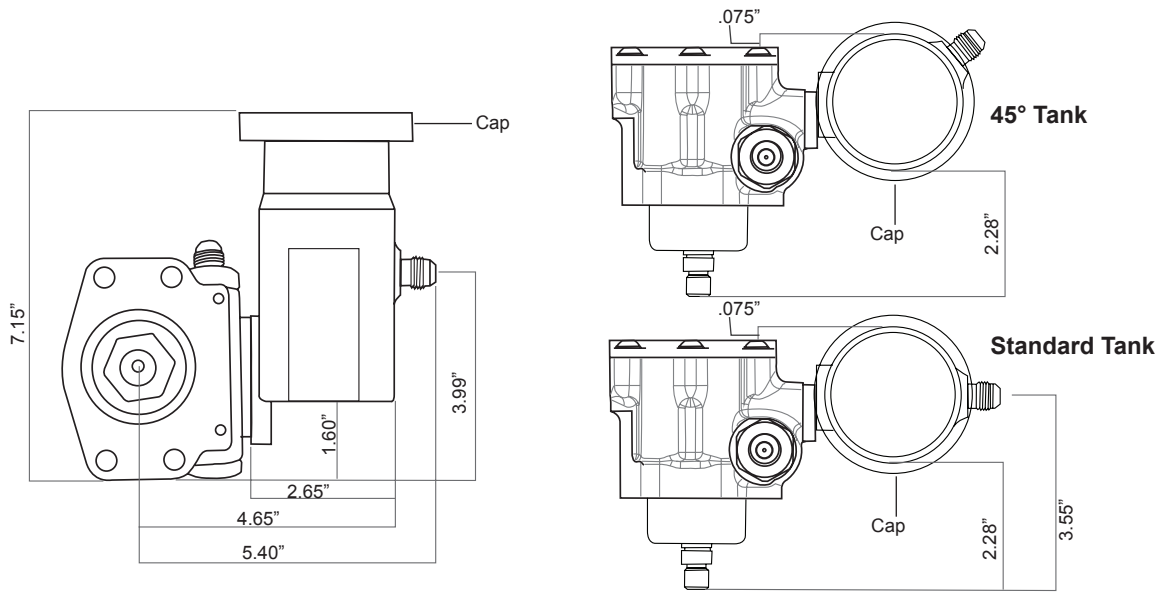

6-Groove Serpentine Pulley Pump Rotated 90° Not to Scale
3-Groove Serpentine Pulley Pump Rotated 90° Not to Scale
GM Offset V-Belt Pulley Pump Rotated 90° Not to Scale
6-Groove LS Serpentine Pulley Pump Rotated 90° Not to Scale

Fuel Pump Output Drive Pump Rotated 90° Not to Scale
Aluminum Pump Pump Rotated 90° Not to Scale
Aluminum Pump Back View Pump Indexed Normally Not to Scale

Aluminum Pump with Tank Front View Pump Indexed Normally Not to Scale
Aluminum Pump with Tank Top View Pump Indexed Normally Not to Scale