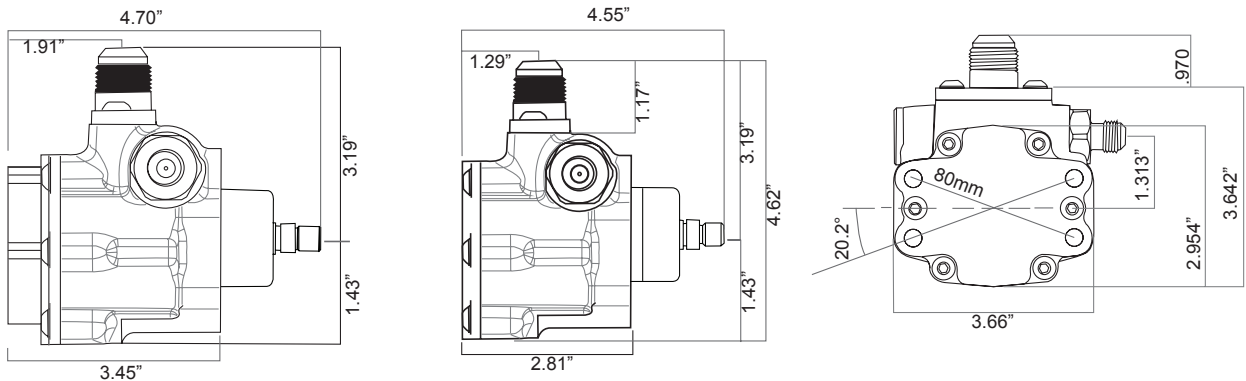

6-Groove Serpentine Pulley Pump Rotated 90° Not to Scale
3-Groove Serpentine Pulley Pump Rotated 90° Not to Scale
GM Offset V-Belt Pulley Pump Rotated 90° Not to Scale
6-Groove LS Serpentine Pulley Pump Rotated 90° Not to Scale

Fuel Pump Output Drive Pump Rotated 90° Not to Scale
Aluminum Pump Pump Rotated 90° Not to Scale
Aluminum Pump Back View Pump Indexed Normally Not to Scale

Aluminum Pump with Tank Front View Pump Indexed Normally Not to Scale
Aluminum Pump with Tank Top View Pump Indexed Normally Not to Scale