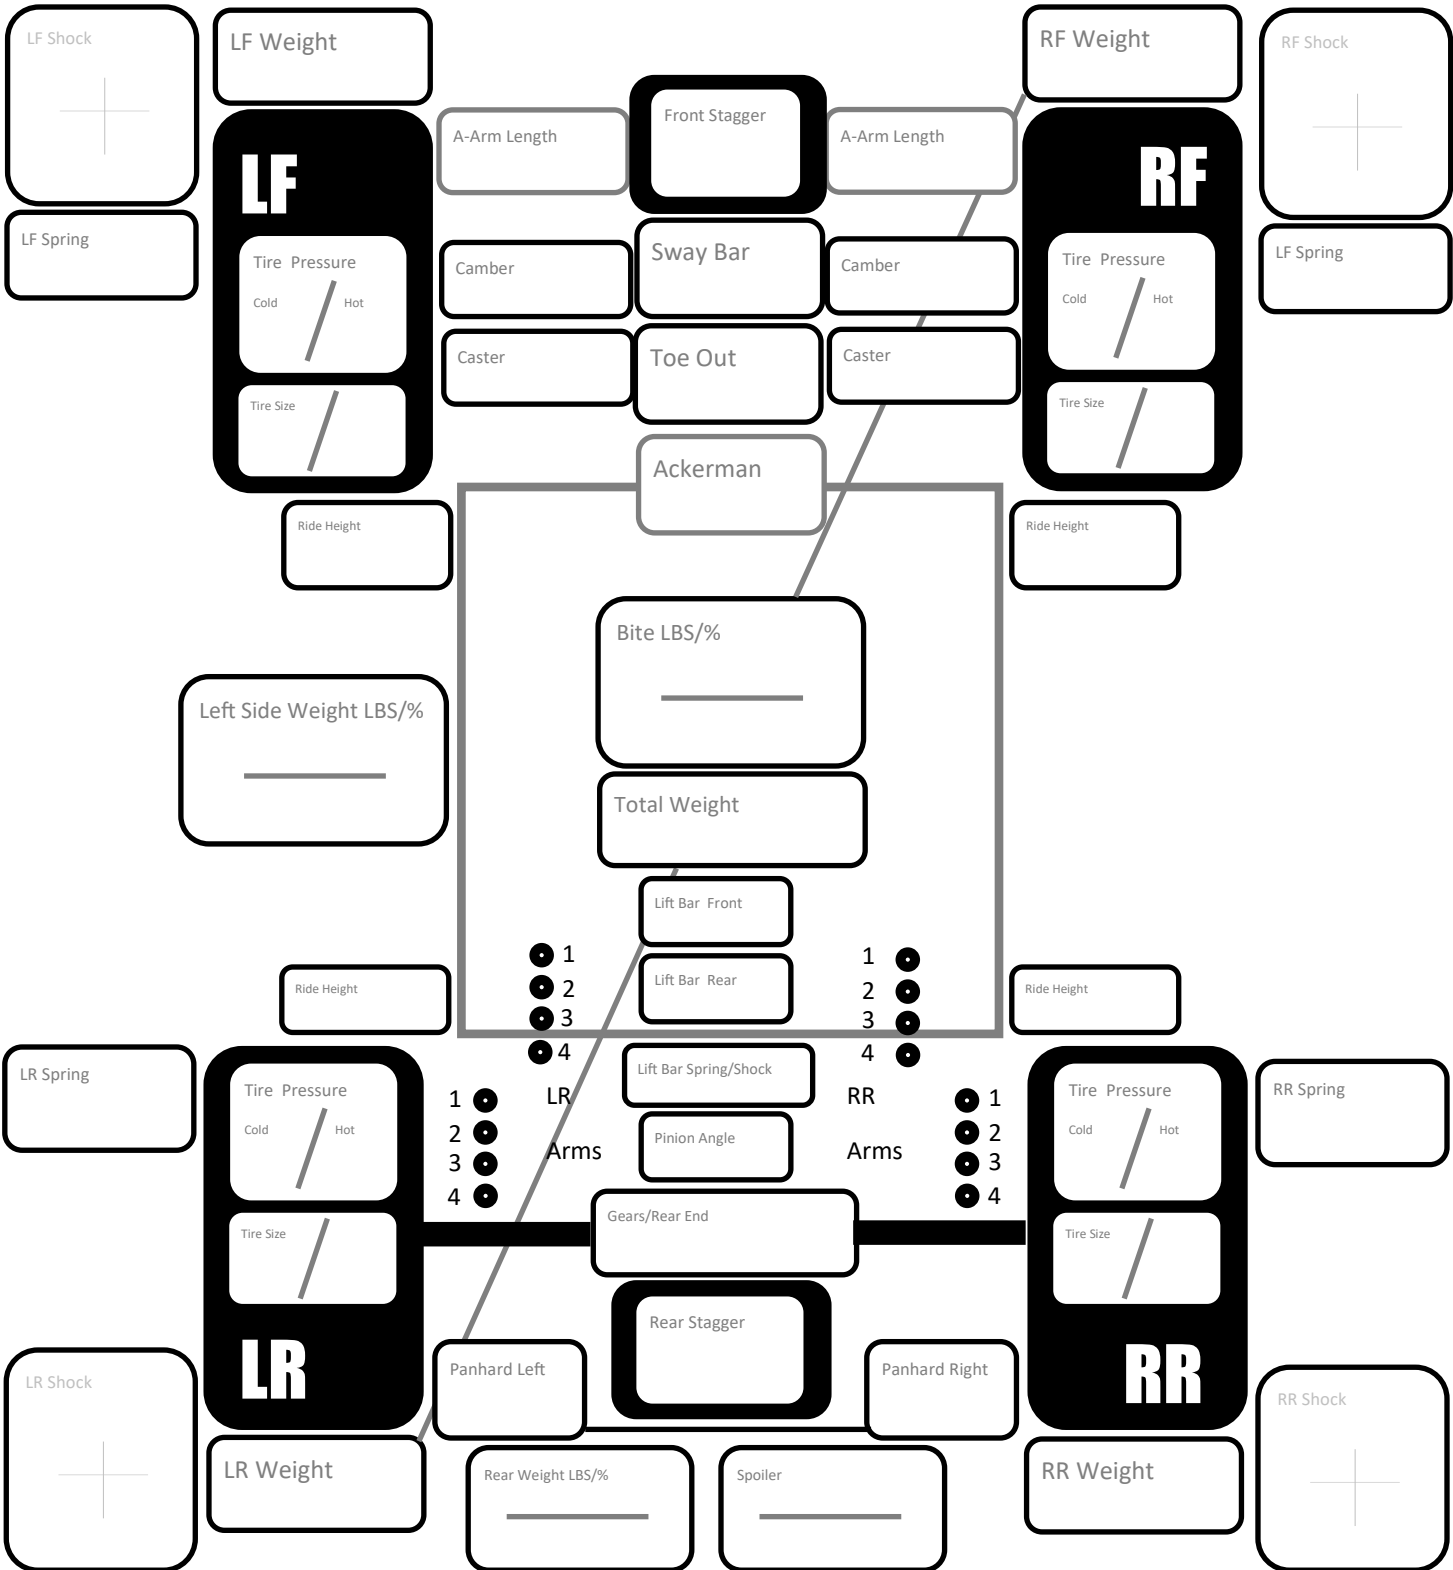

KRC Dirt Chassis Set Up

Lite

Date/Weather/Temp _____
 Car _____
 Track _____

Session Notes _____